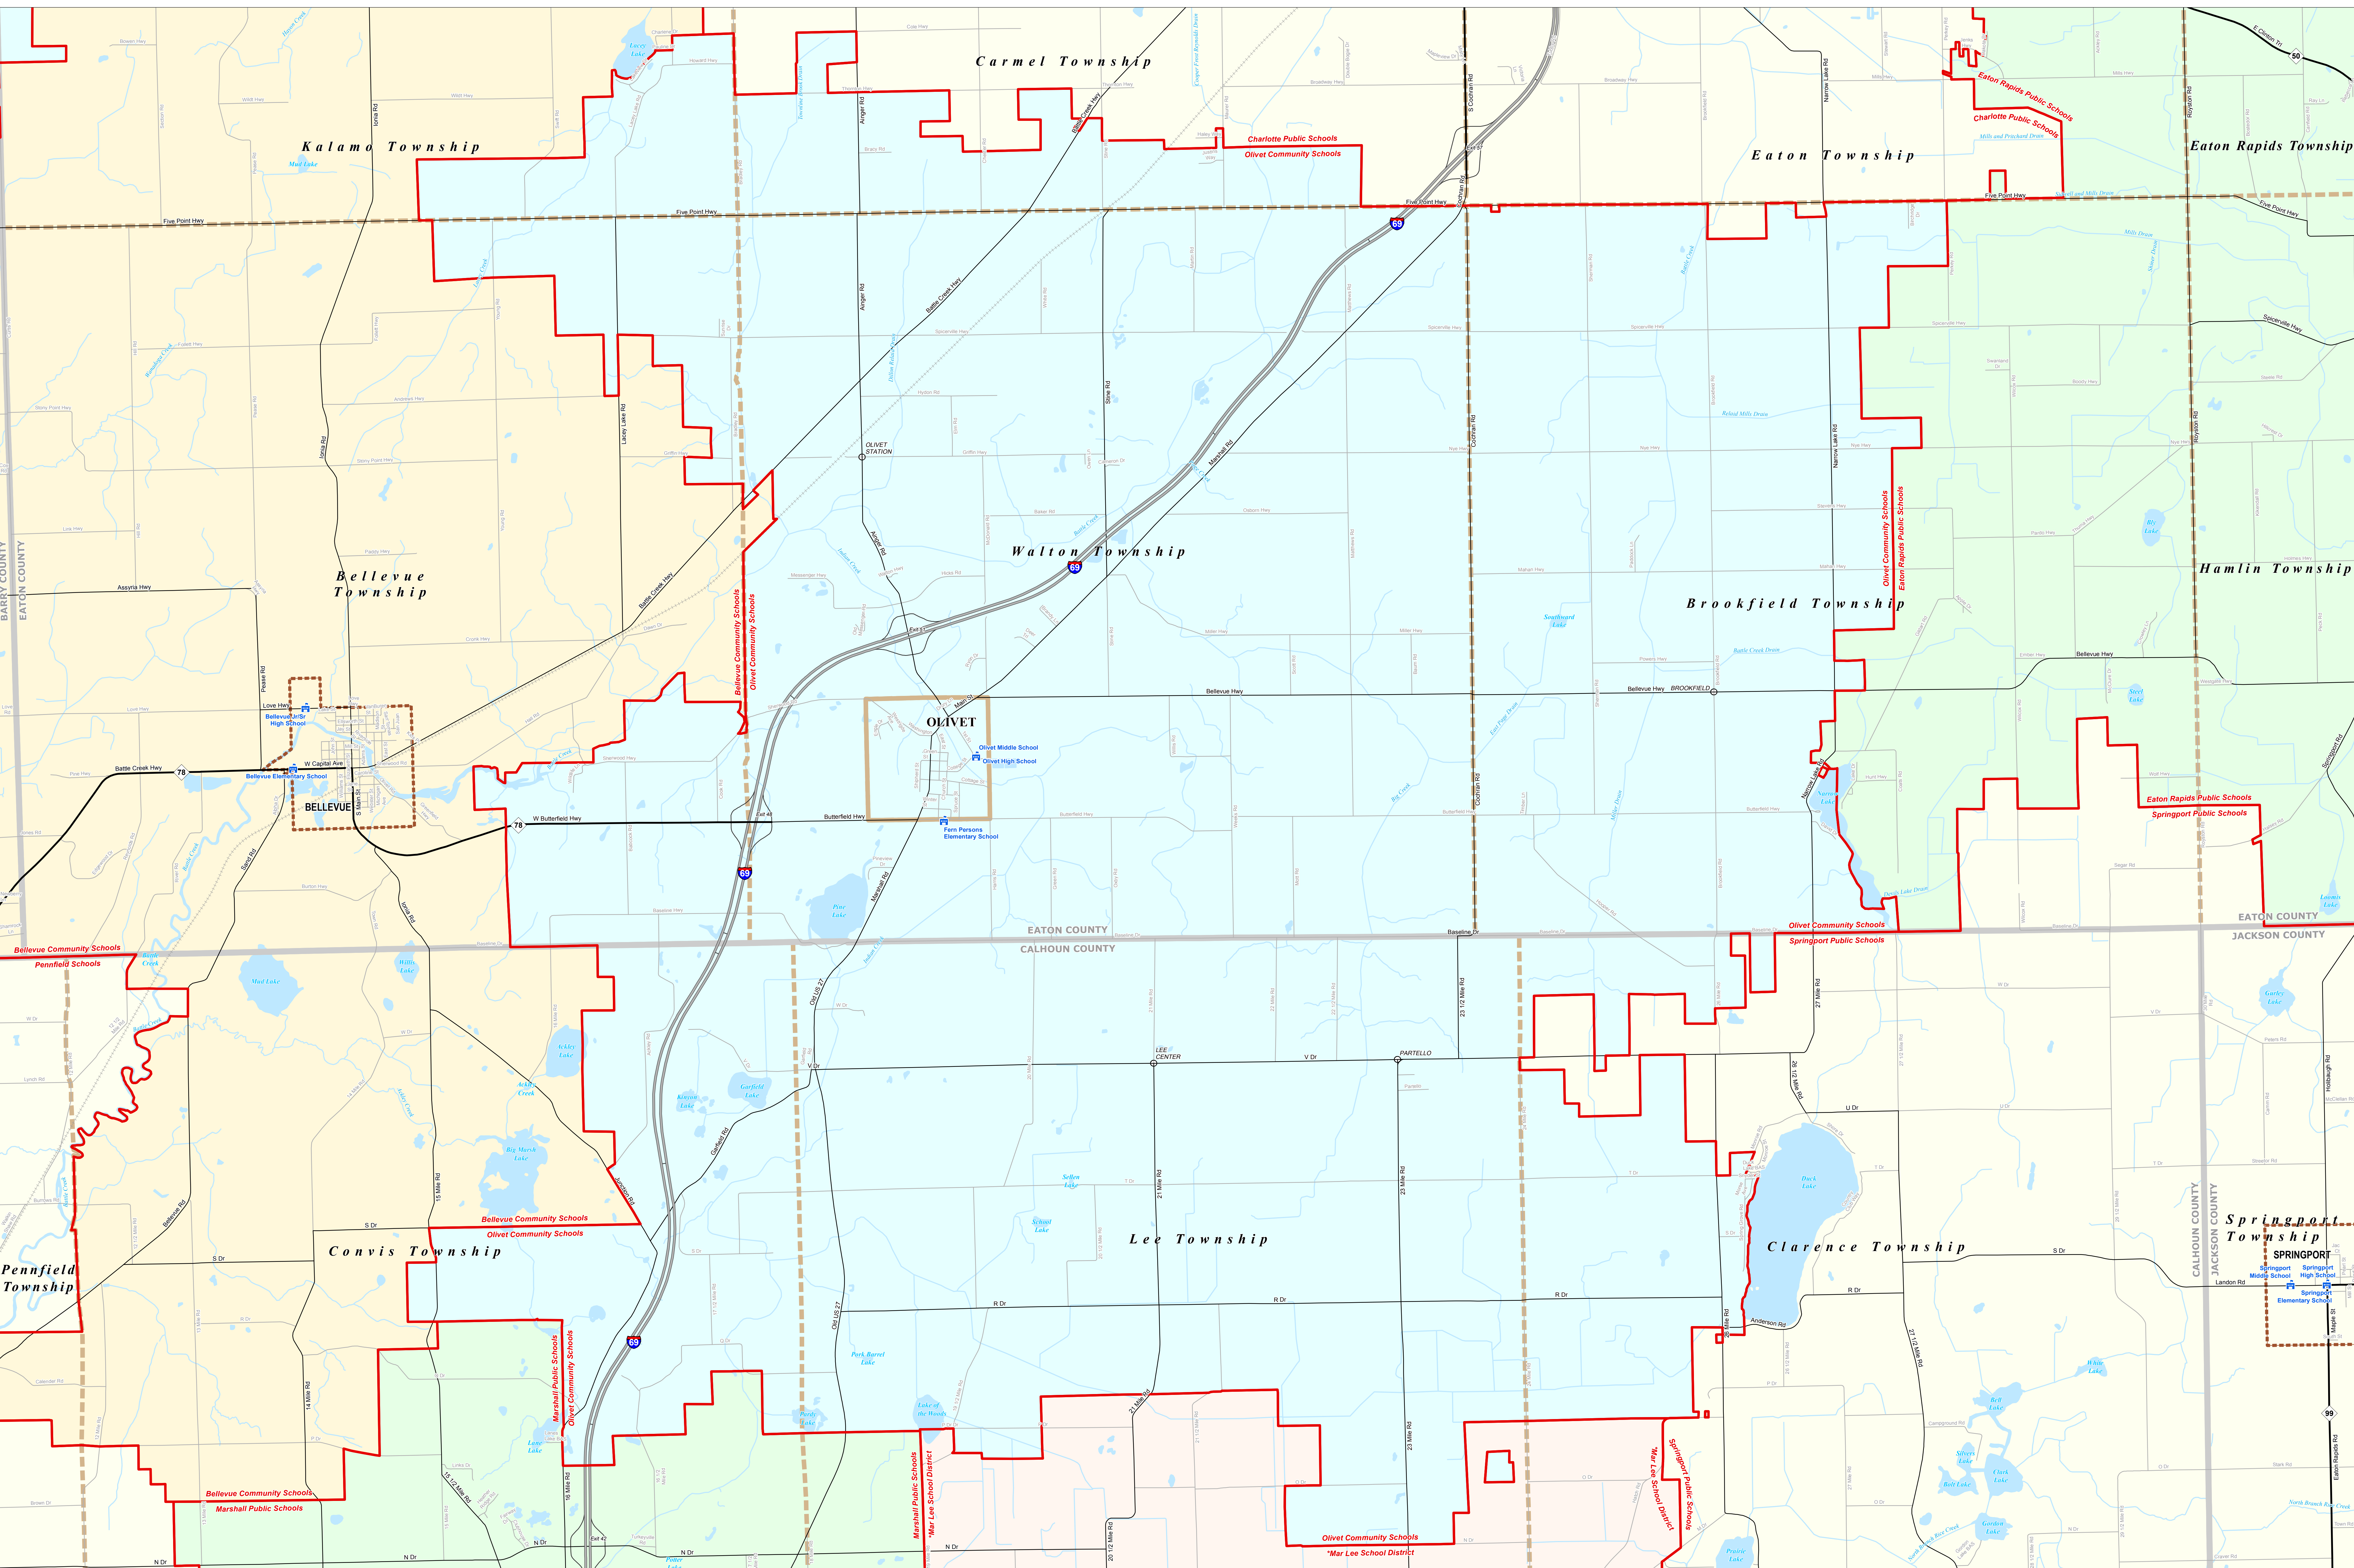

OLIVET COMMUNITY SCHOOLS

Calhoun ISD

All information presented in this publication is in the public domain and may be reproduced, reprinted, and redistributed as desired.

Legend	
School District	School
County	Water Feature
City	Freeway
Township	Highway
Village	Primary Road
Census Designated Place	Local Road
Railroad	River, Stream, or Drain
Unincorporated Place	

Source: Michigan Geographic Framework, v13a